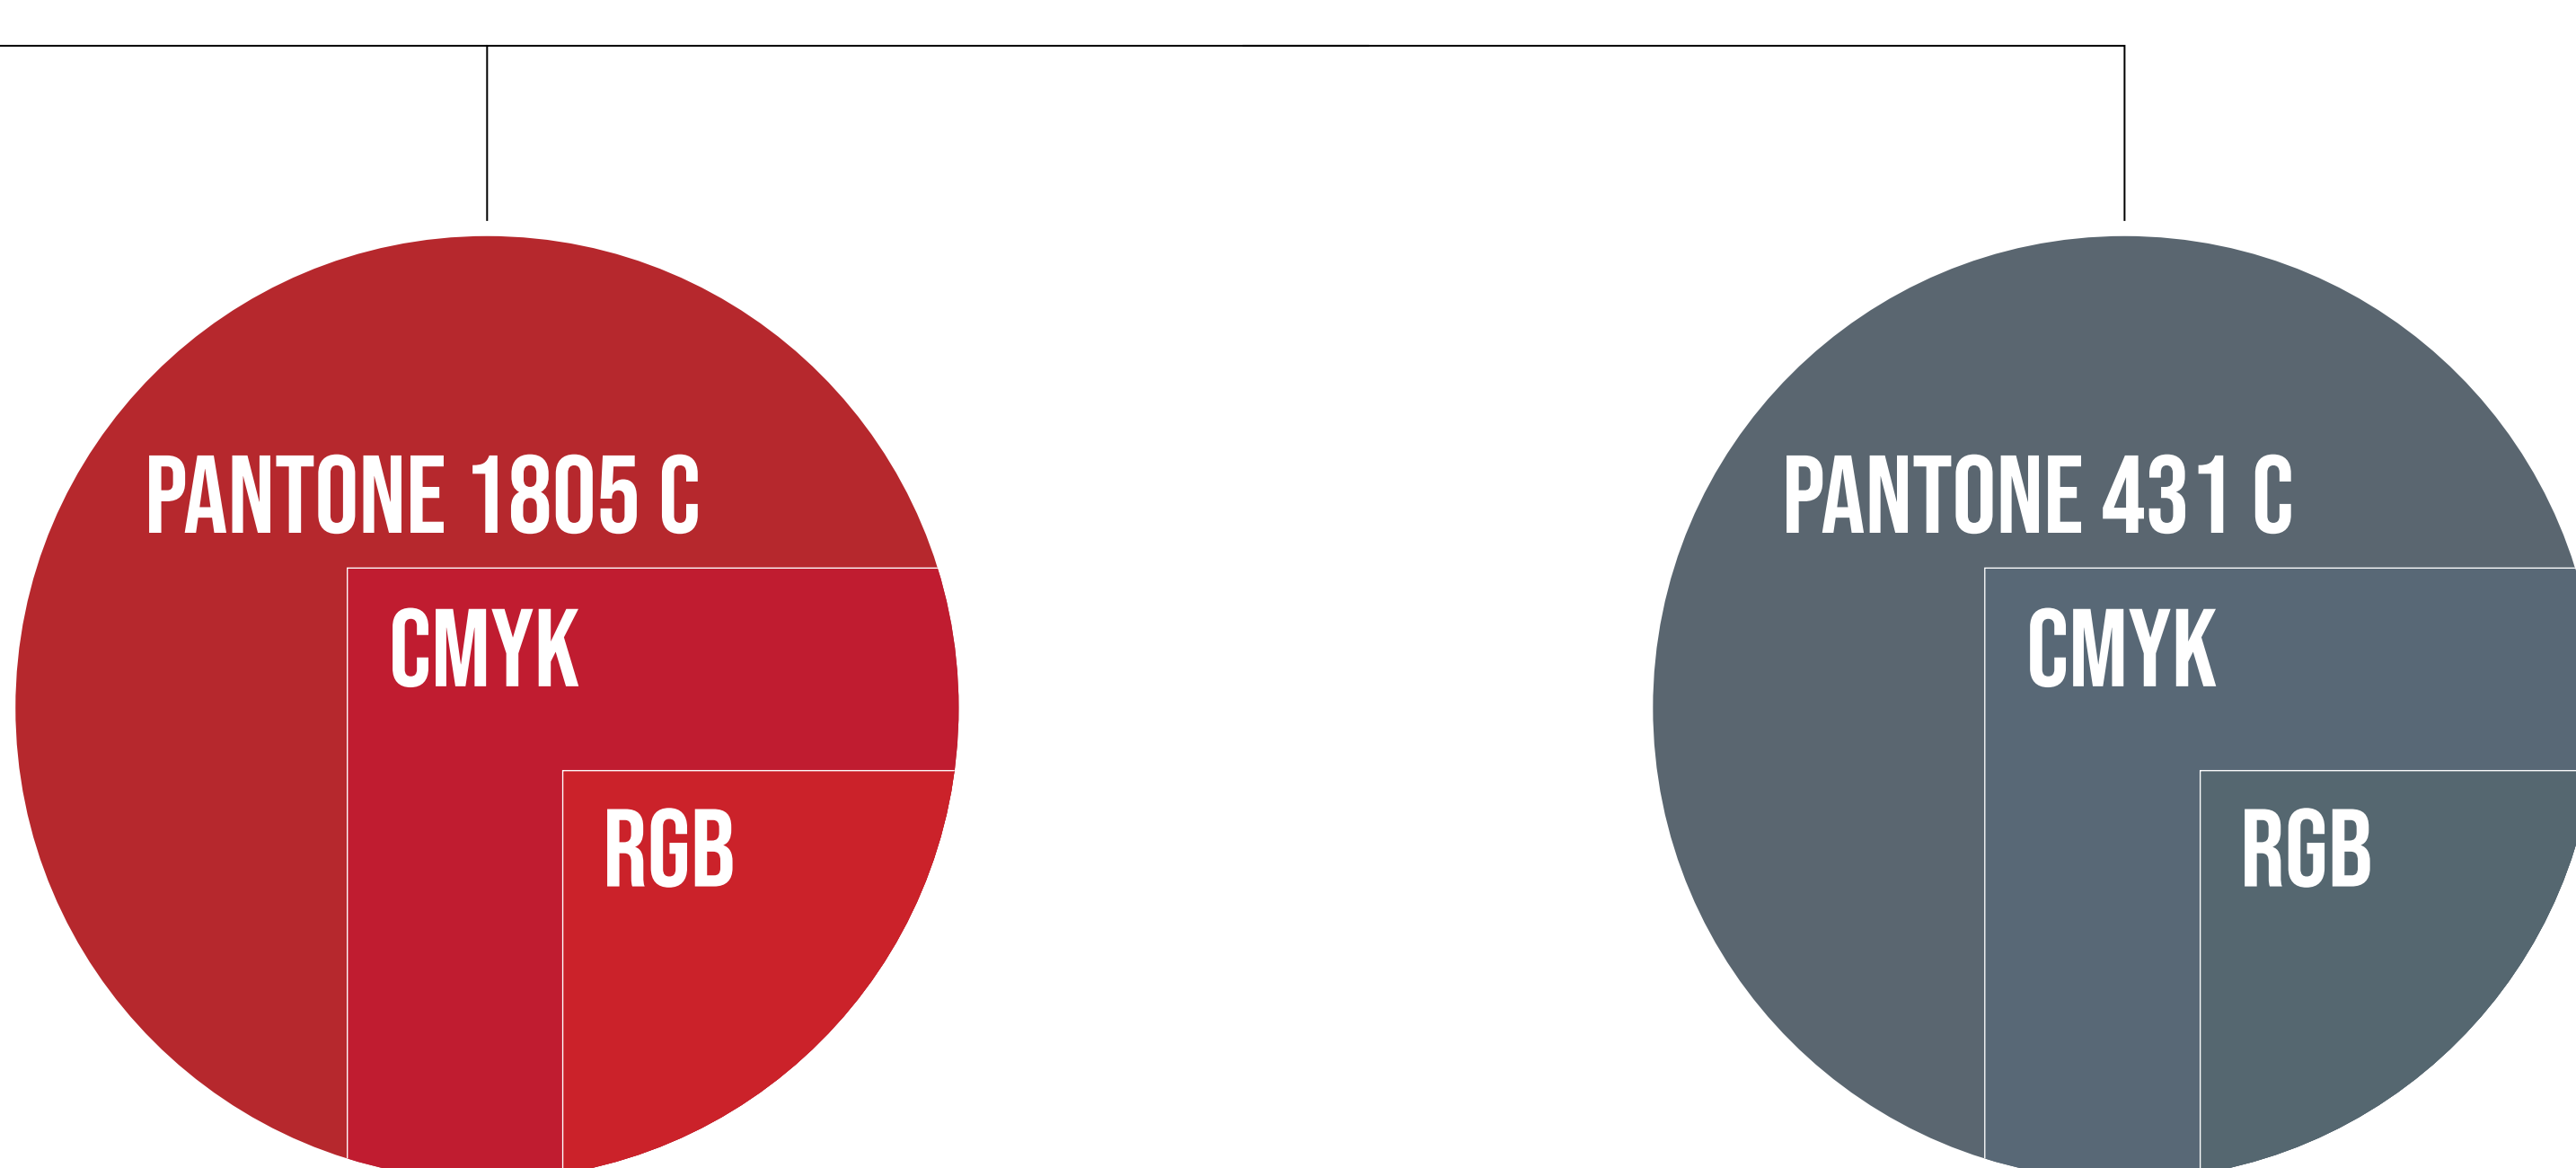

ROYALCERT LOGO GUIDE LINE

LOGOTYPE COLORS / FOR PRINT

PANTONE 1805 C + SOLID COATED

this is for
pantone coated
papers

PANTONE 431 C + SOLID COATED

this is for
pantone coated
papers

CMYK

C 0 **M** 97 **Y** 78 **K** 22

CMYK

C 63 **M** 45 **Y** 34 **K** 25

LOGOTYPE COLORS / FOR WEB

RGB

R 175 **G** 39 **B** 47

RGB

R 91 **G** 103 **B** 112

DIFFERENCES BETWEEN PANTONE CMYK AND RGB COLOR

HEX / HTML COLORS

#AF272F

#5B6770

Please note that RGB & Hex/HTML values will differ between the PANTONE Color Finder and the PANTONE Color Bridge Guides due to different standards for print and digital use. For the PANTONE Color Bridge Guides we use the M1 lighting standard to align with industry standards for process printing. For the PANTONE Color Finder we use the M2 lighting standard to align with commonly used design software like Adobe Photoshop.